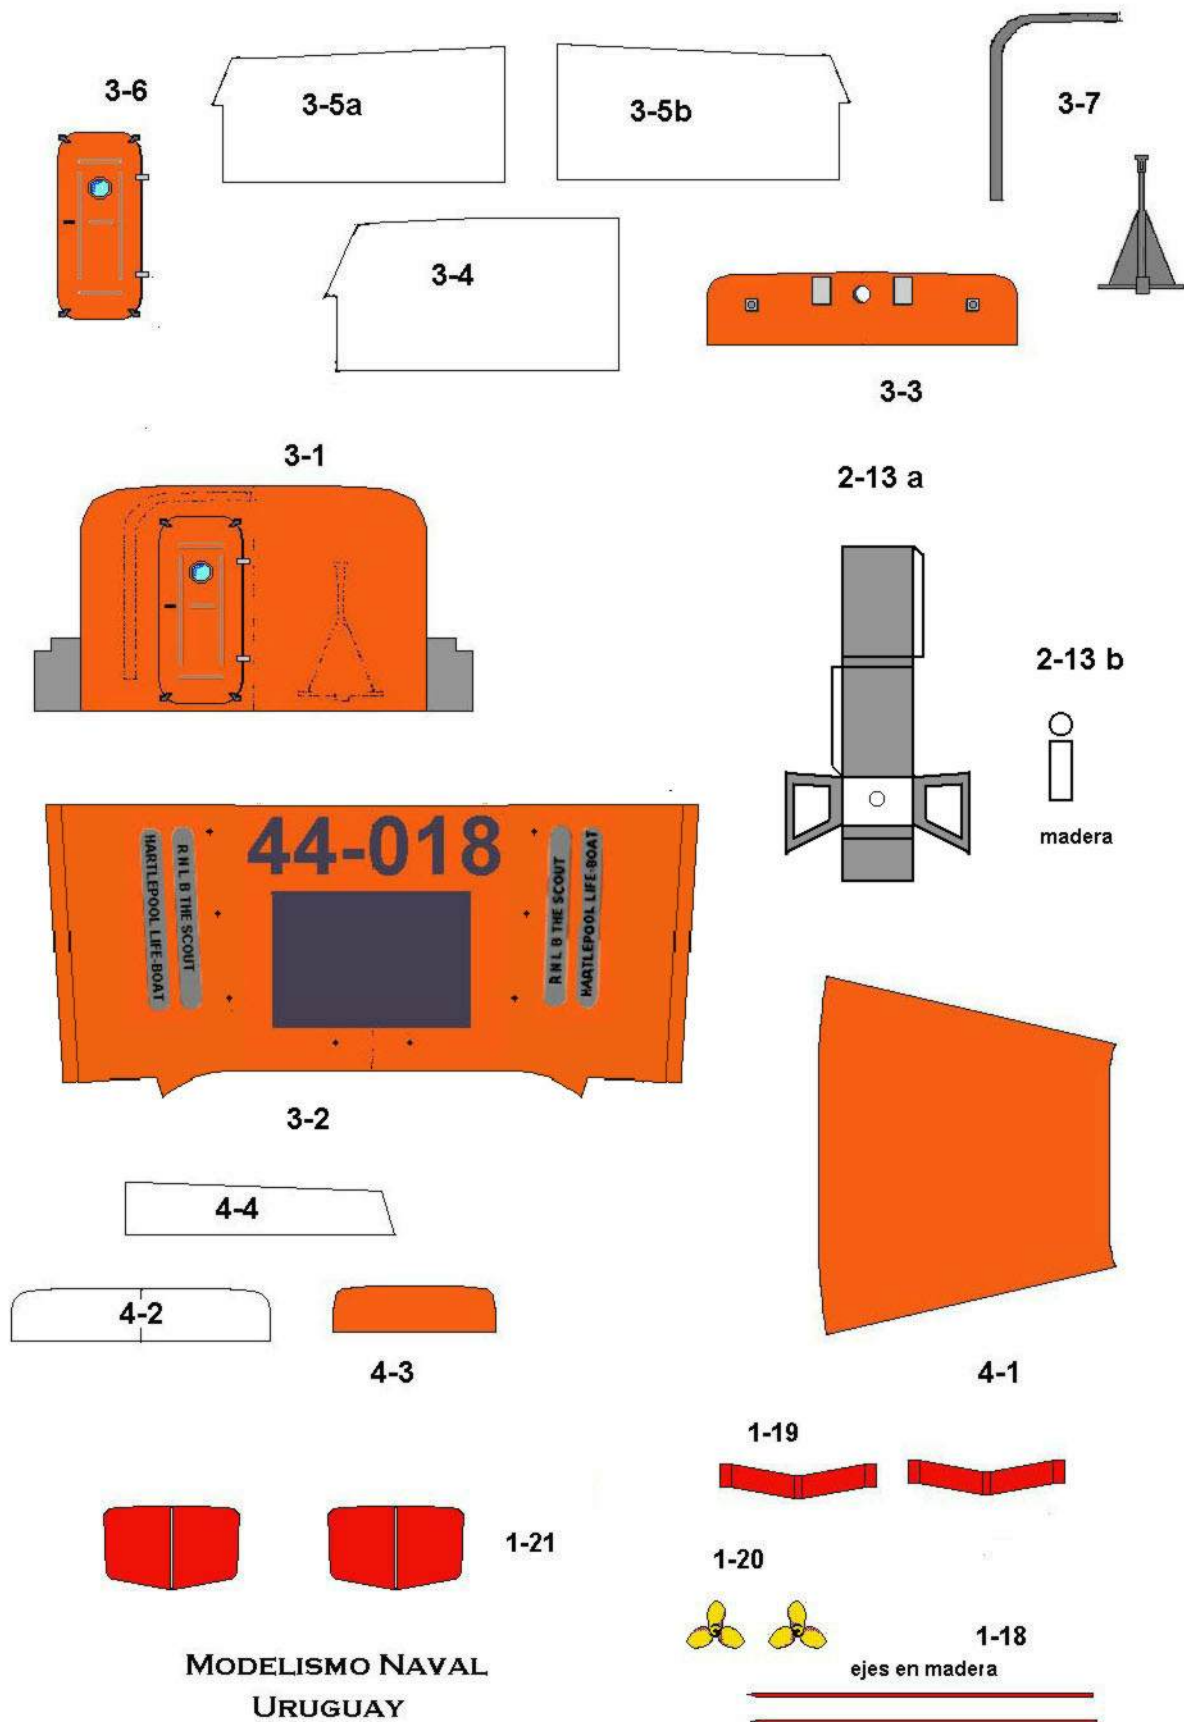

Gráfico 4

MODELISMO NAVAL
URUGUAY

R.N.L.B "The Scout"
Waveney Class lifeboat

Gráfico 5