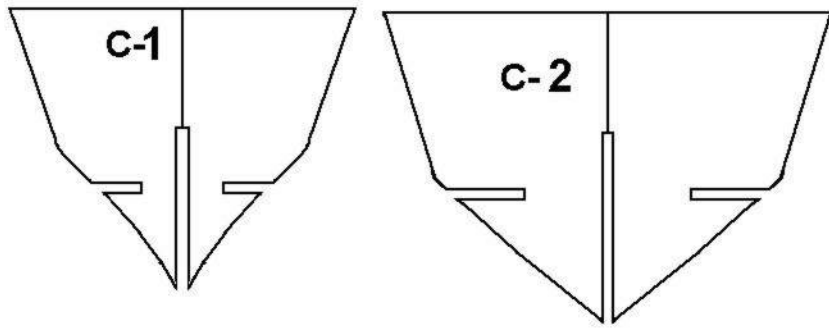

Modelismo Naval Uruguay

1:60 Scale Card Model

R.N.L.B. "THE SCOUT"

HARTLEPOOL LIFE-BOAT

MODELISMO NAVAL
URUGUAY

R.N.L.B "The Scout"

Waveney Class lifeboat

Gráfico 1