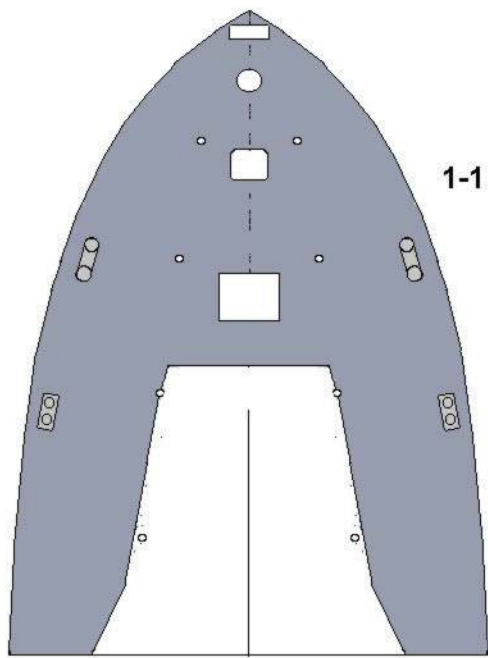

2-19b

1-15

1-16

1-14

1-17

1-6 b

1-6 a

MODELISMO NAVAL
URUGUAY

R.N.L.B "The Scout"

Waveney Class lifeboat

gráfico 2

1-1

1-3a

1-1a

1-3b

1-2b