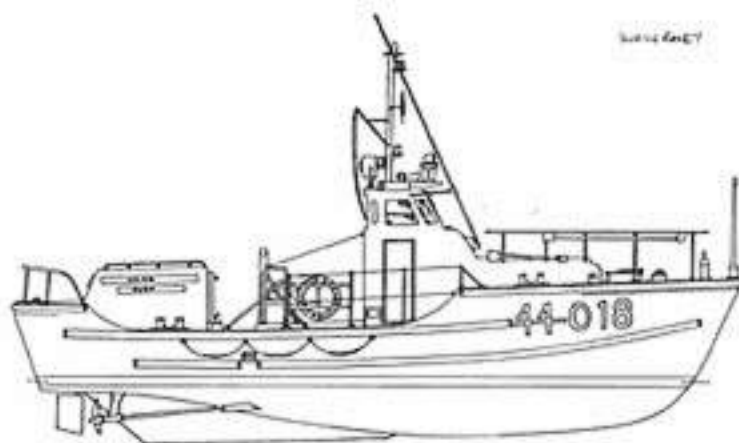

Modelismo Naval Uruguay

1:60 Scale Card Model

R.N.L.B. "THE SCOUT"

HARTLEPOOL LIFE-BOAT

MODELISMO NAVAL
URUGUAY

R.N.L.B "The Scout"

Waveney Class lifeboat

Gráfico 1