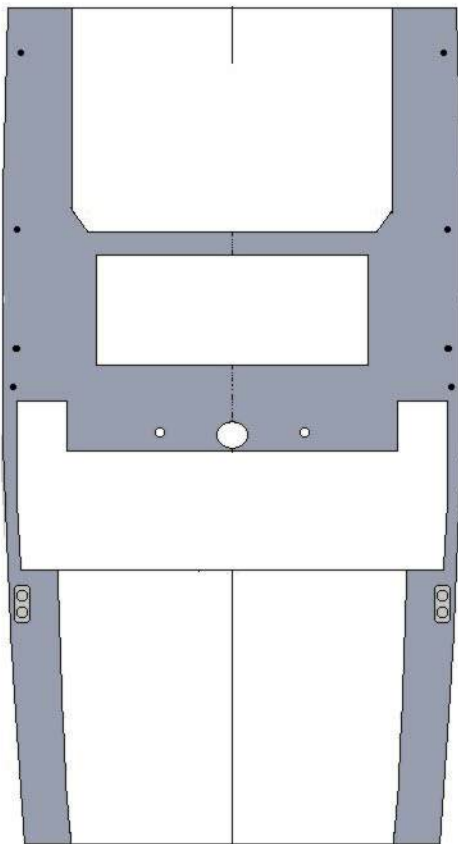

1-1

1-3a

1-1a

1-3b

1-2b

1-2

1-2a

1-4

MODELISMO NAVAL
URUGUAY

R.N.L.B "The Scout"

Waveney Class lifeboat

1-3

Gráfico 3