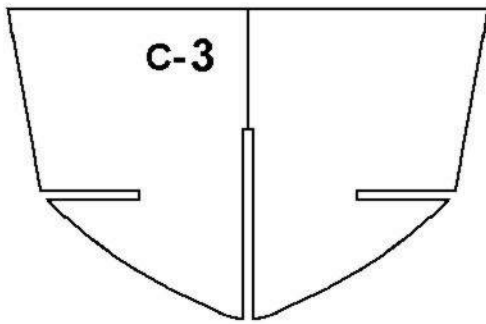

Modelismo Naval Uruguay

1:60 Scale Card Model

R.N.L.B. "THE SCOUT"

HARTLEPOOL LIFE-BOAT

MODELISMO NAVAL
URUGUAY

R.N.L.B "The Scout"

Waveney Class lifeboat

Gráfico 1